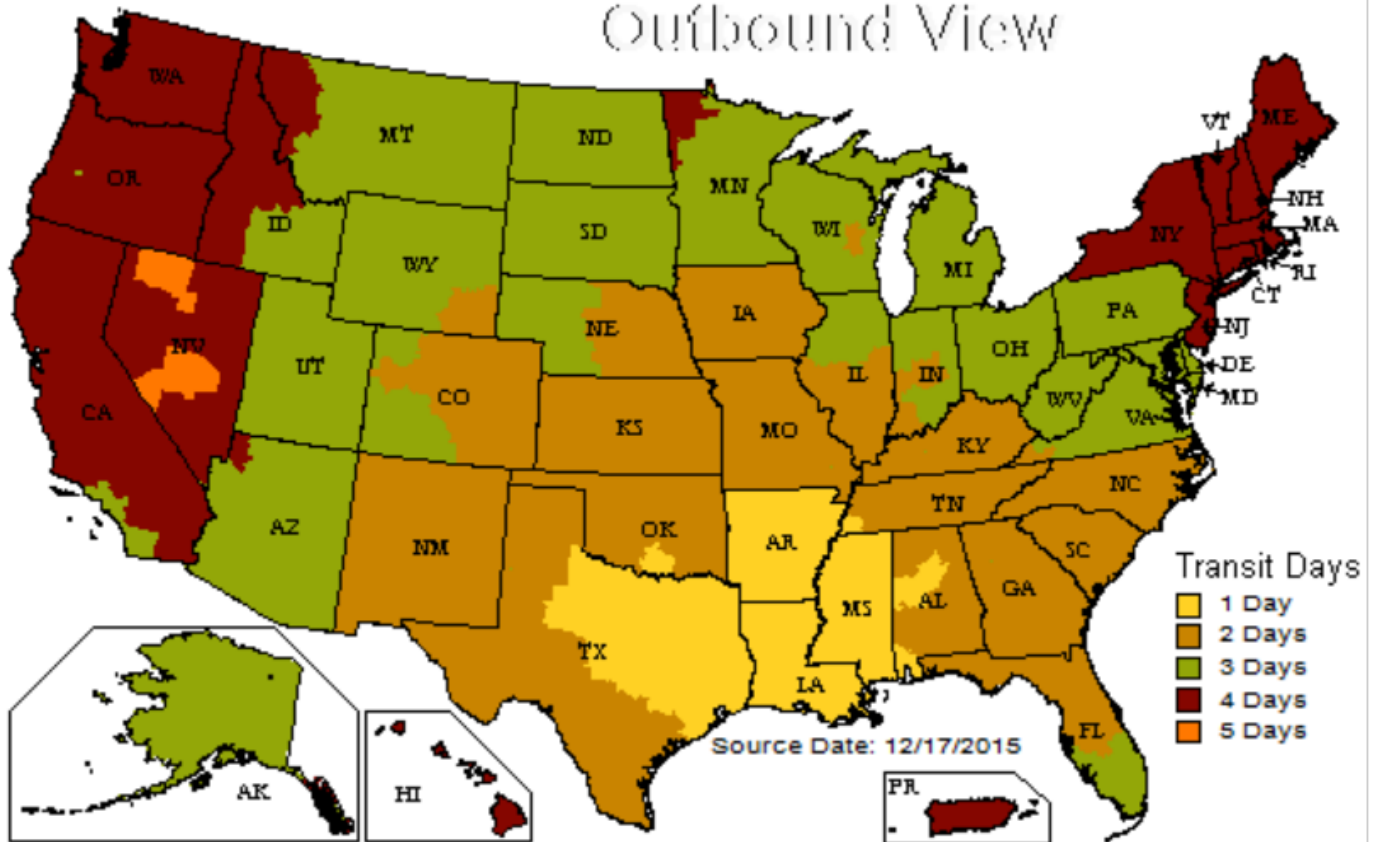

Carrier Transit Maps for Ground Shipments

Shipping from Grove Medical, Shreveport, LA

Small Parcel Carriers

FedEx Ground® Service Map

U.S. Ground Maps

U.S. Ground Map Results

Business days in transit from: SHREVEPORT, LA 71103

[Printer-friendly](#)

[Edit Location](#)

Outbound View

LTL Carriers

YOUR Global Transportation PROVIDER

Next Day Coverage ●

We Ship Anything, Anywhere, Anytime!™

Our Coverage

- Next Day
- Two Day
- Three Day
- Four Day
- Five Day
- 🍁 Border Crossing

Some remote areas outside our standard service area may require additional days of service. Contact Customer Service for more details.