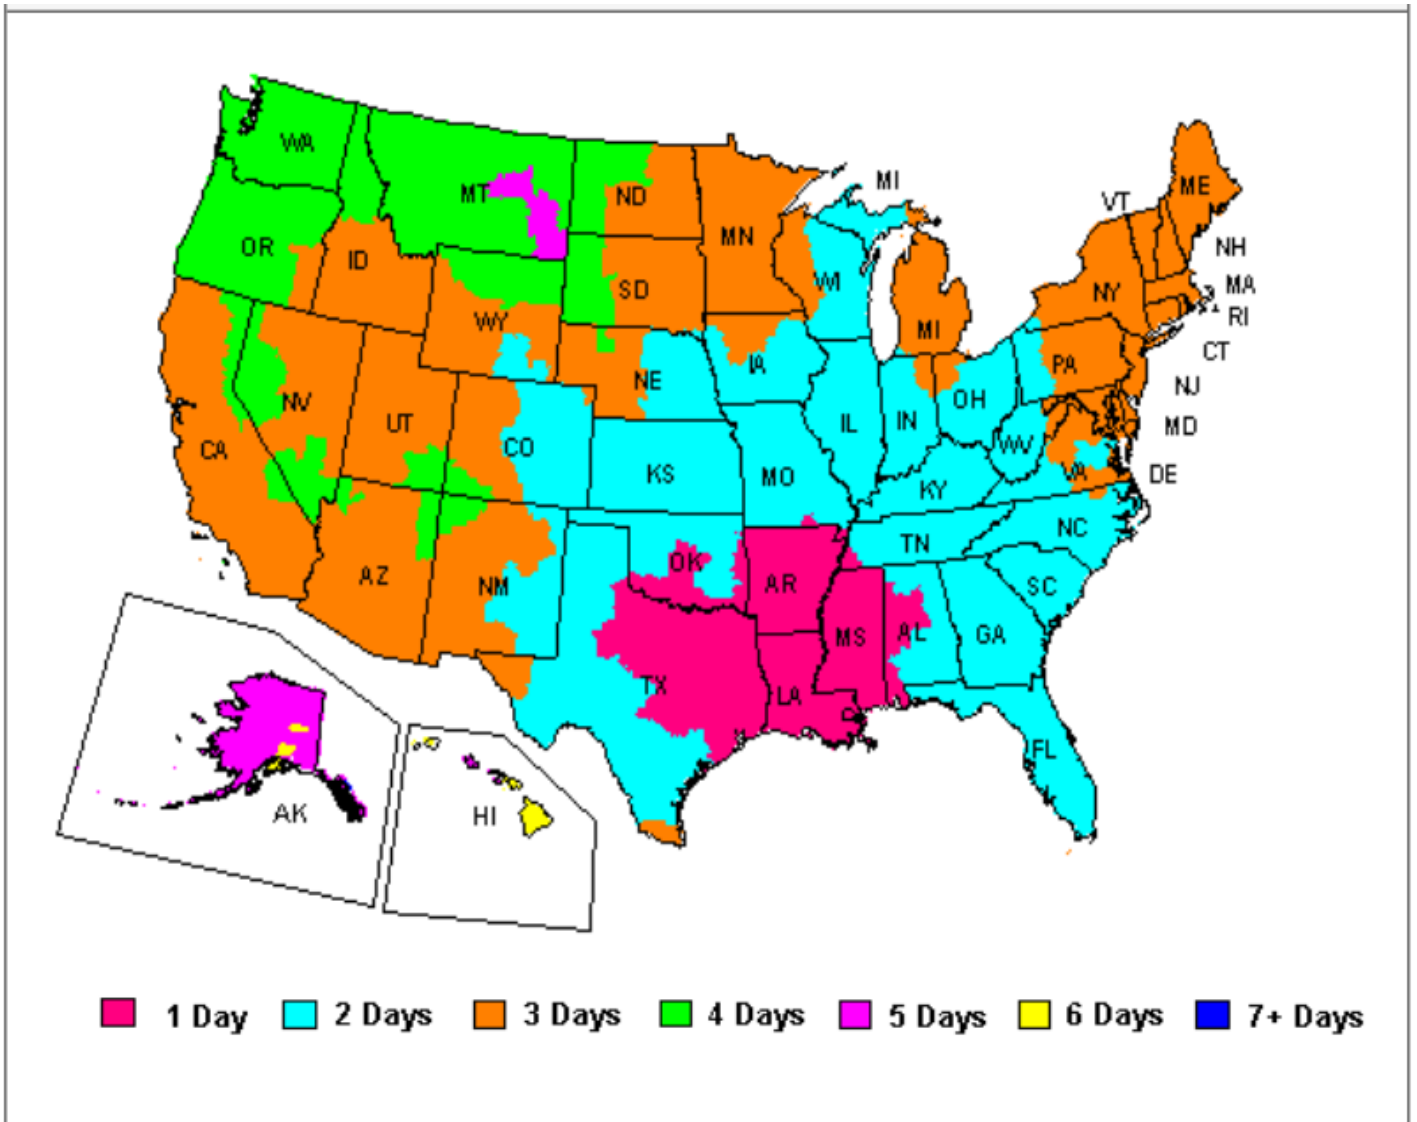

Carrier Transit Maps for Ground Shipments

Shipping from Grove Medical, Shreveport, LA

Small Parcel Carriers

FedEx Ground® Service Map

U.S. Ground Maps

U.S. Ground Map Results

Business days in transit from: SHREVEPORT, LA 71103

[Printer-friendly](#)

[Edit Location](#)

Outbound View

LTL Carriers

YOUR Global Transportation PROVIDER

Next Day Coverage ●

We Ship Anything, Anywhere, Anytime!™

Our Coverage

- Next Day
- Two Day
- Three Day
- Four Day
- Five Day
- 🍁 Border Crossing

Some remote areas outside our standard service area may require additional days of service. Contact Customer Service for more details.