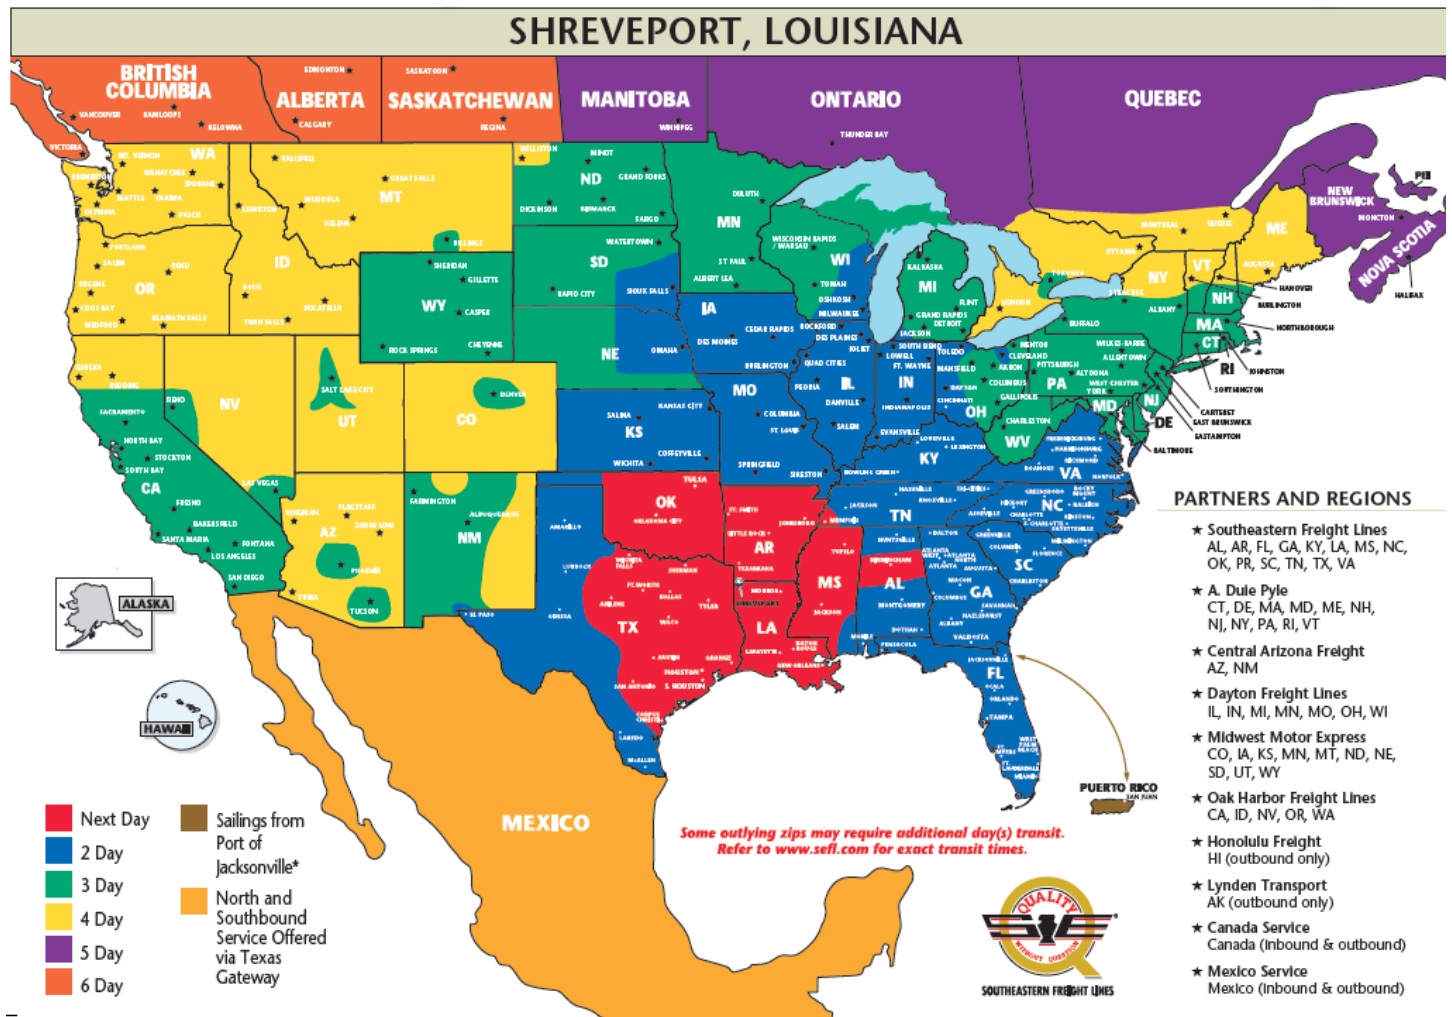

Carrier Transit Maps for Ground Shipments

Shipping from Grove Medical, Shreveport, LA

Small Parcel Carriers

FedEx Ground® Service Map

U.S. Ground Maps

U.S. Ground Map Results

Business days in transit from: SHREVEPORT, LA 71103

[Printer-friendly](#)

[Edit Location](#)

Outbound View

LTL Carriers

YOUR Global Transportation PROVIDER

Next Day Coverage ●

We Ship Anything, Anywhere, Anytime!™

Our Coverage

- Next Day
- Two Day
- Three Day
- Four Day
- Five Day
- 🍁 Border Crossing

Some remote areas outside our standard service area may require additional days of service. Contact Customer Service for more details.